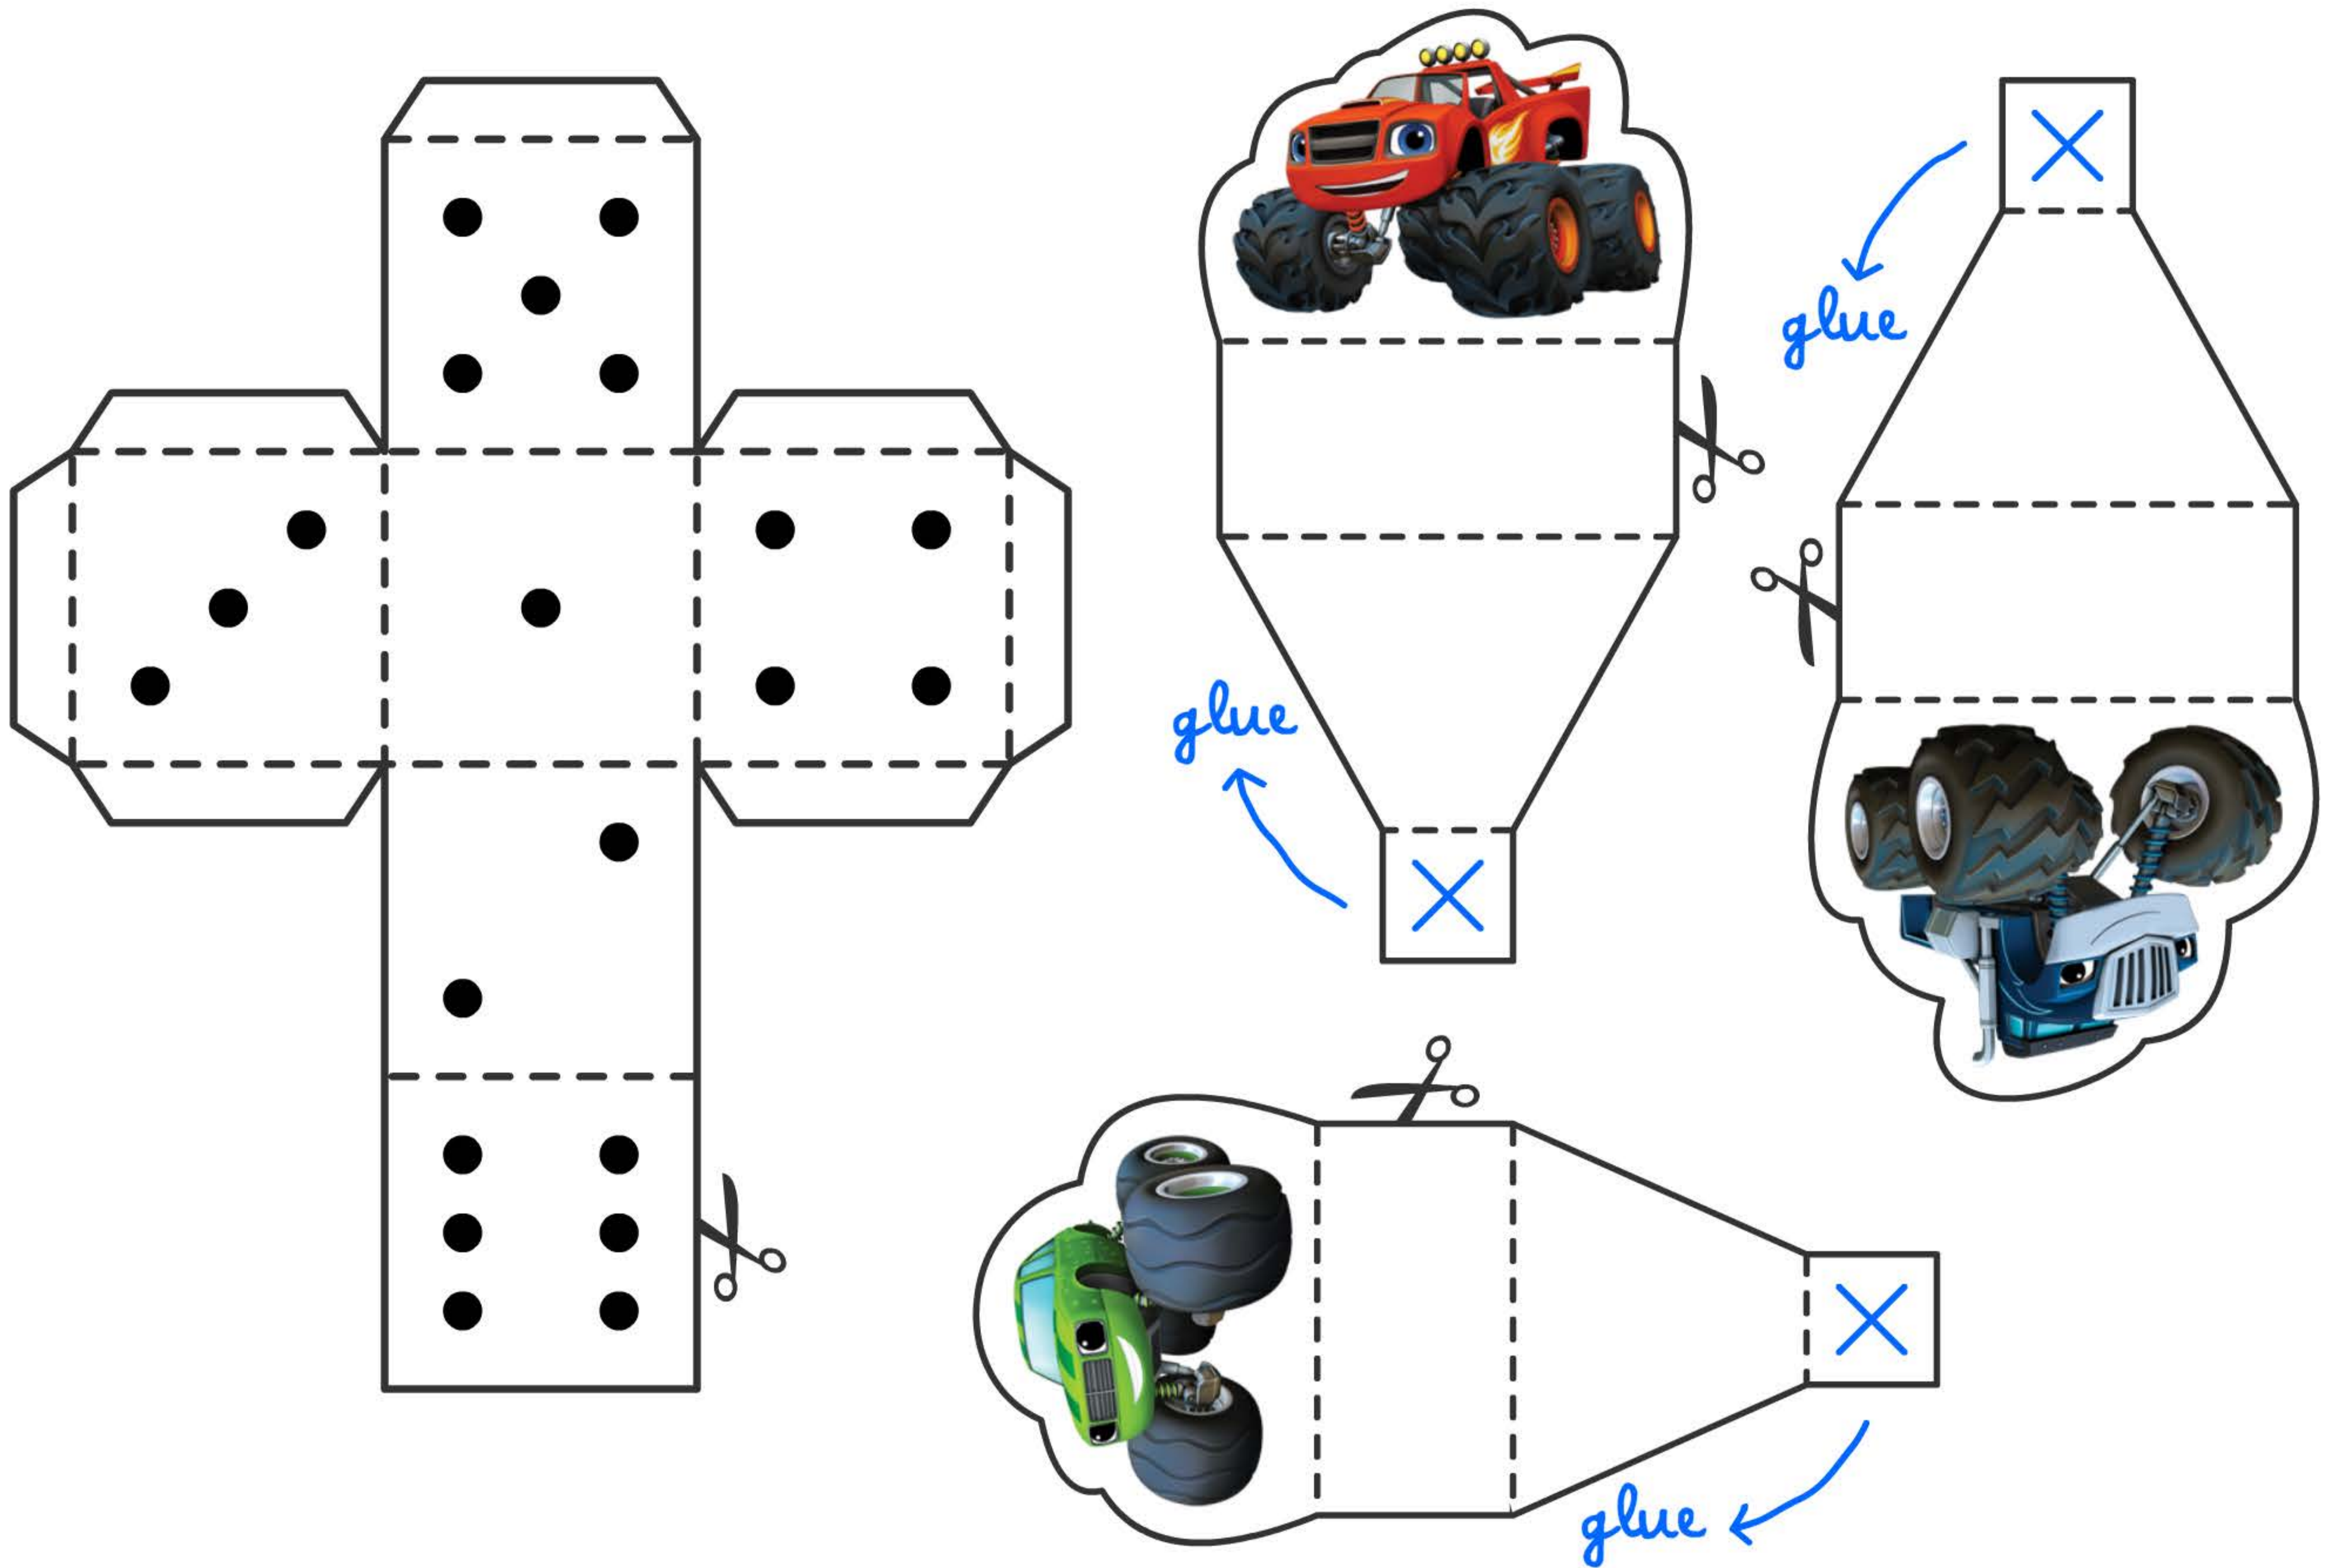

BLAZE DRAGON ISLAND RACE Board Game

1. Parents, help your child cut out the die and the BLAZE pawns.
2. Fold along the dotted lines and glue the small tab to the back.
3. Choose your pawn, you're ready for the race!

How To Play

- All player start at space number 1.
- When it's your turn, roll the die.
- Move the amount of spaces shown on the die.
- Go forward when you land on a speed boost.
- Go backward when you land on a landslide.
- The first one to reach space 30 wins!

DRAGON ISLAND RACE

25	26	27	28	29	30
24	23	22	21	20	19
13	14	15	16	17	18
12	11	10	9	8	7
1	2	3	4	5	6

A winding path of grey rocks starts at square 28 and ends at square 4. Large green and yellow arrows point from square 28 to 22, 22 to 14, 14 to 9, 9 to 4, and 19 to 17.